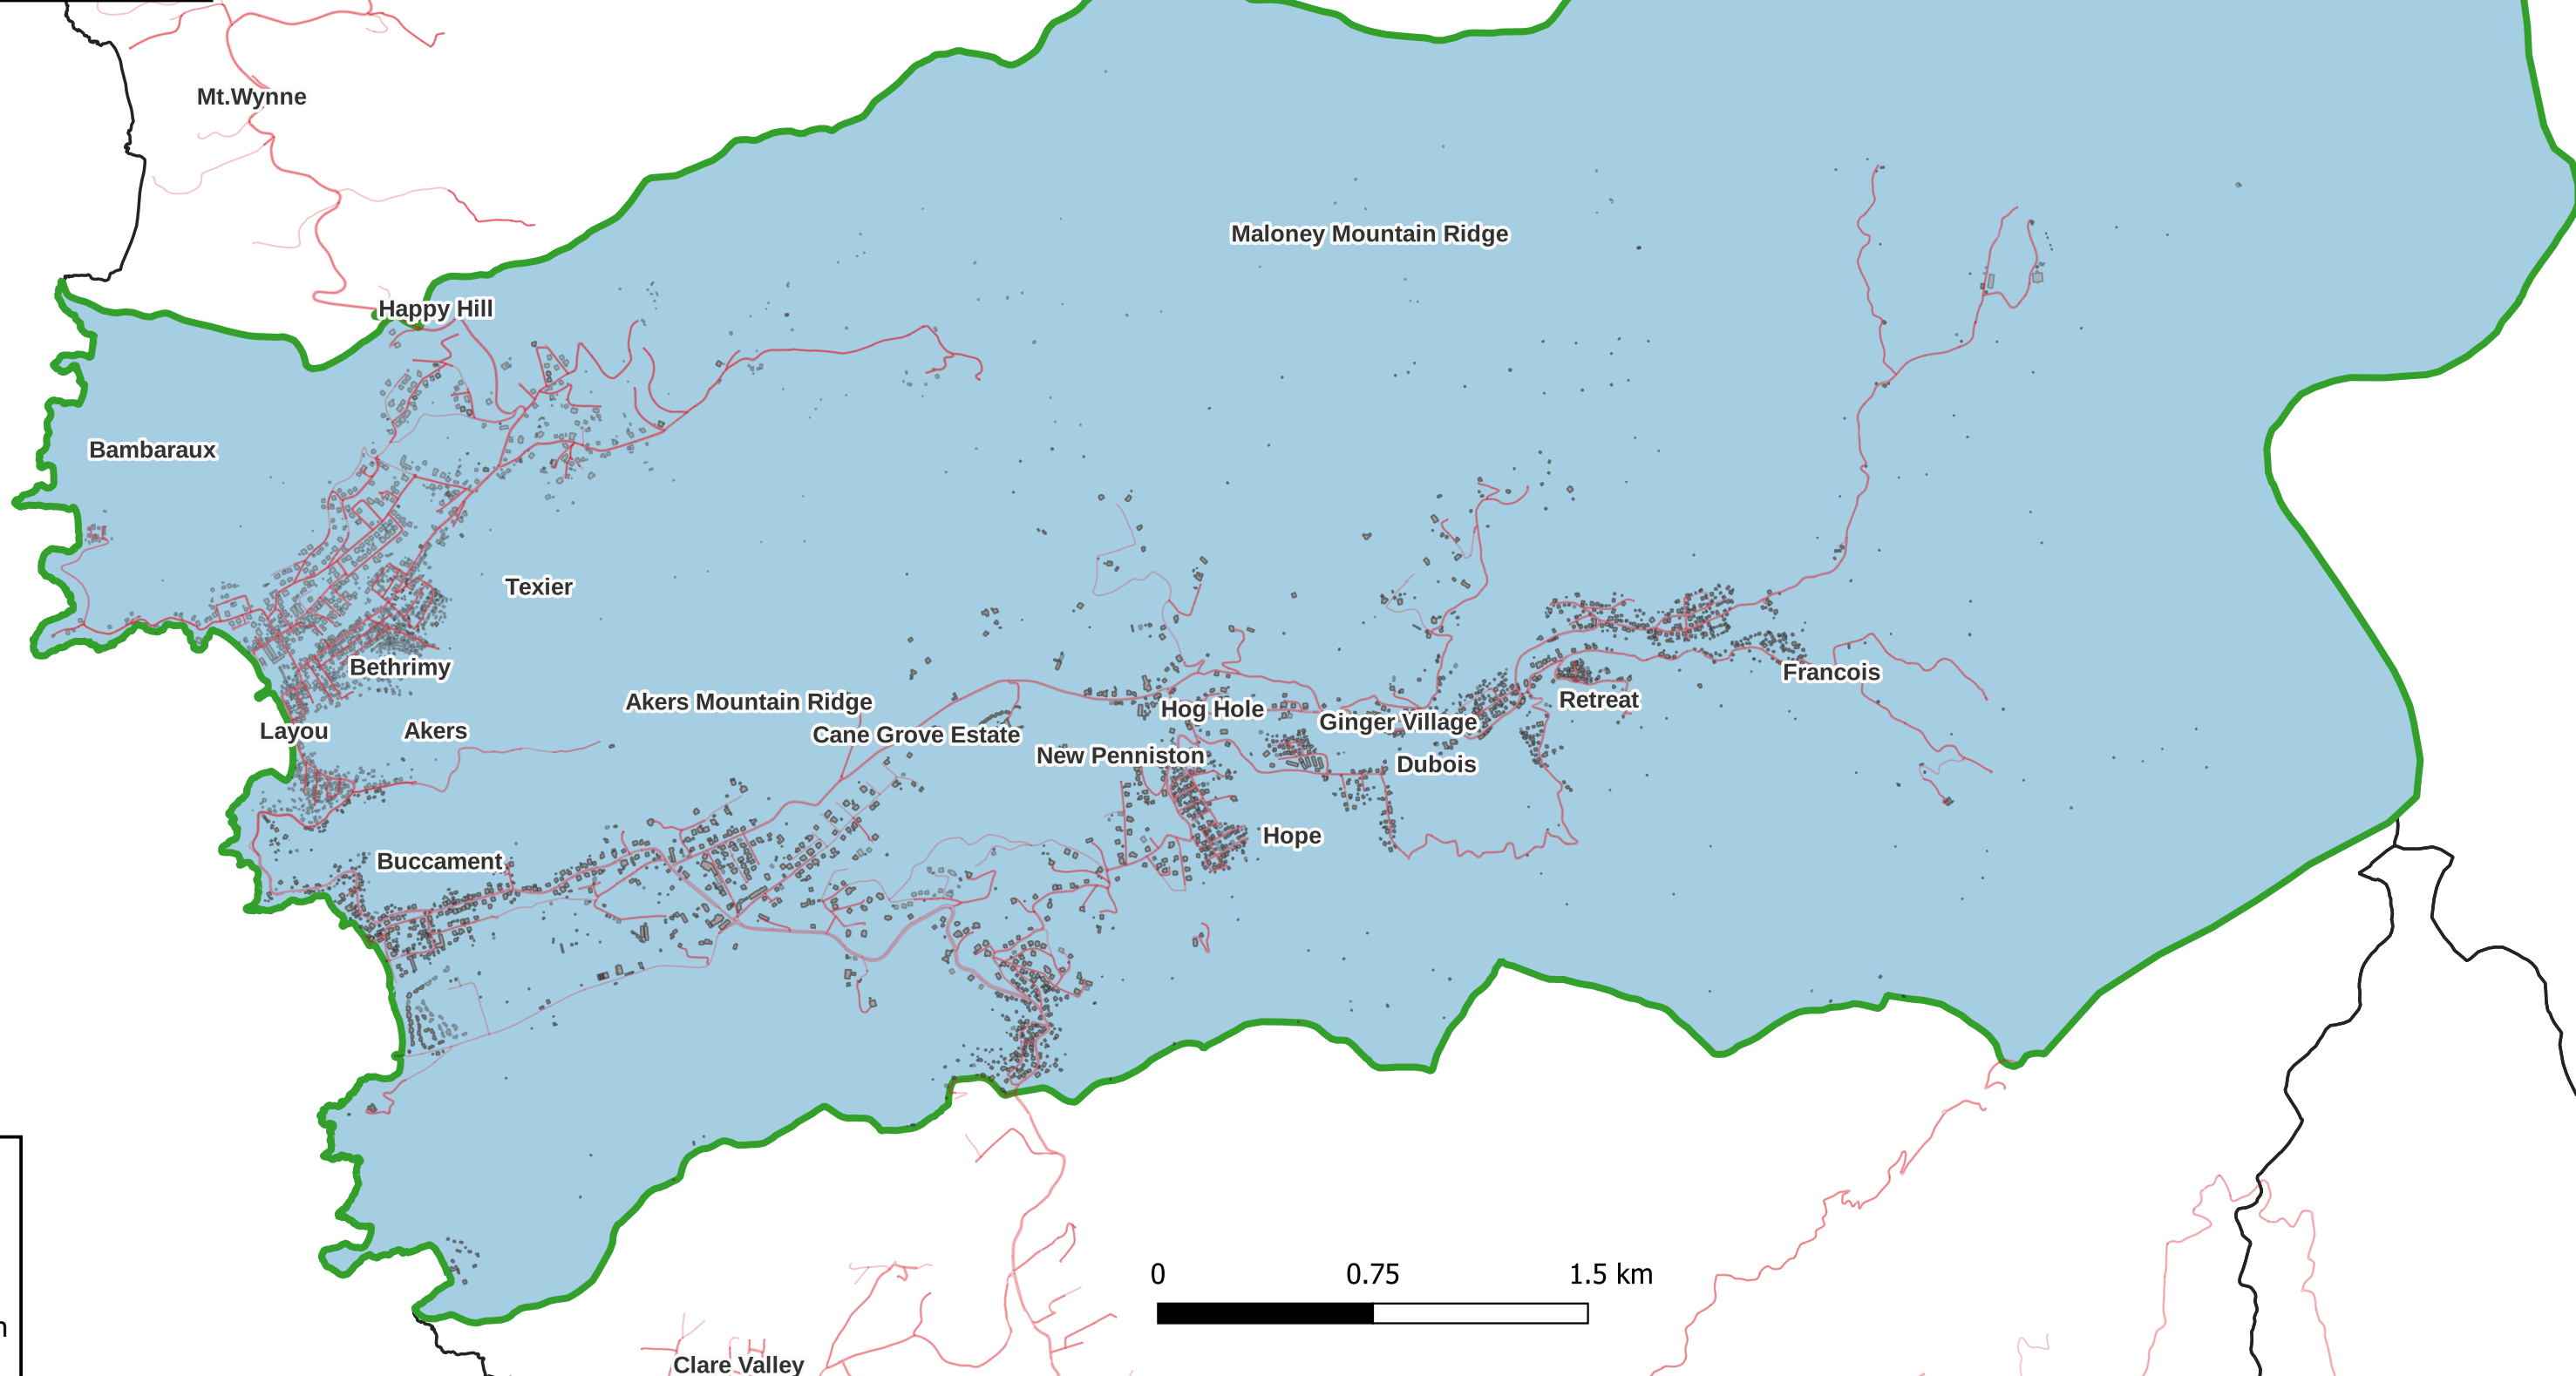

Household Population 2012: 6,335

Three Acres Jacques Hill
Reversion
lebe Hill
Peter's Hope

LAYOUT

- Road
- Building
- Census Division Boundary