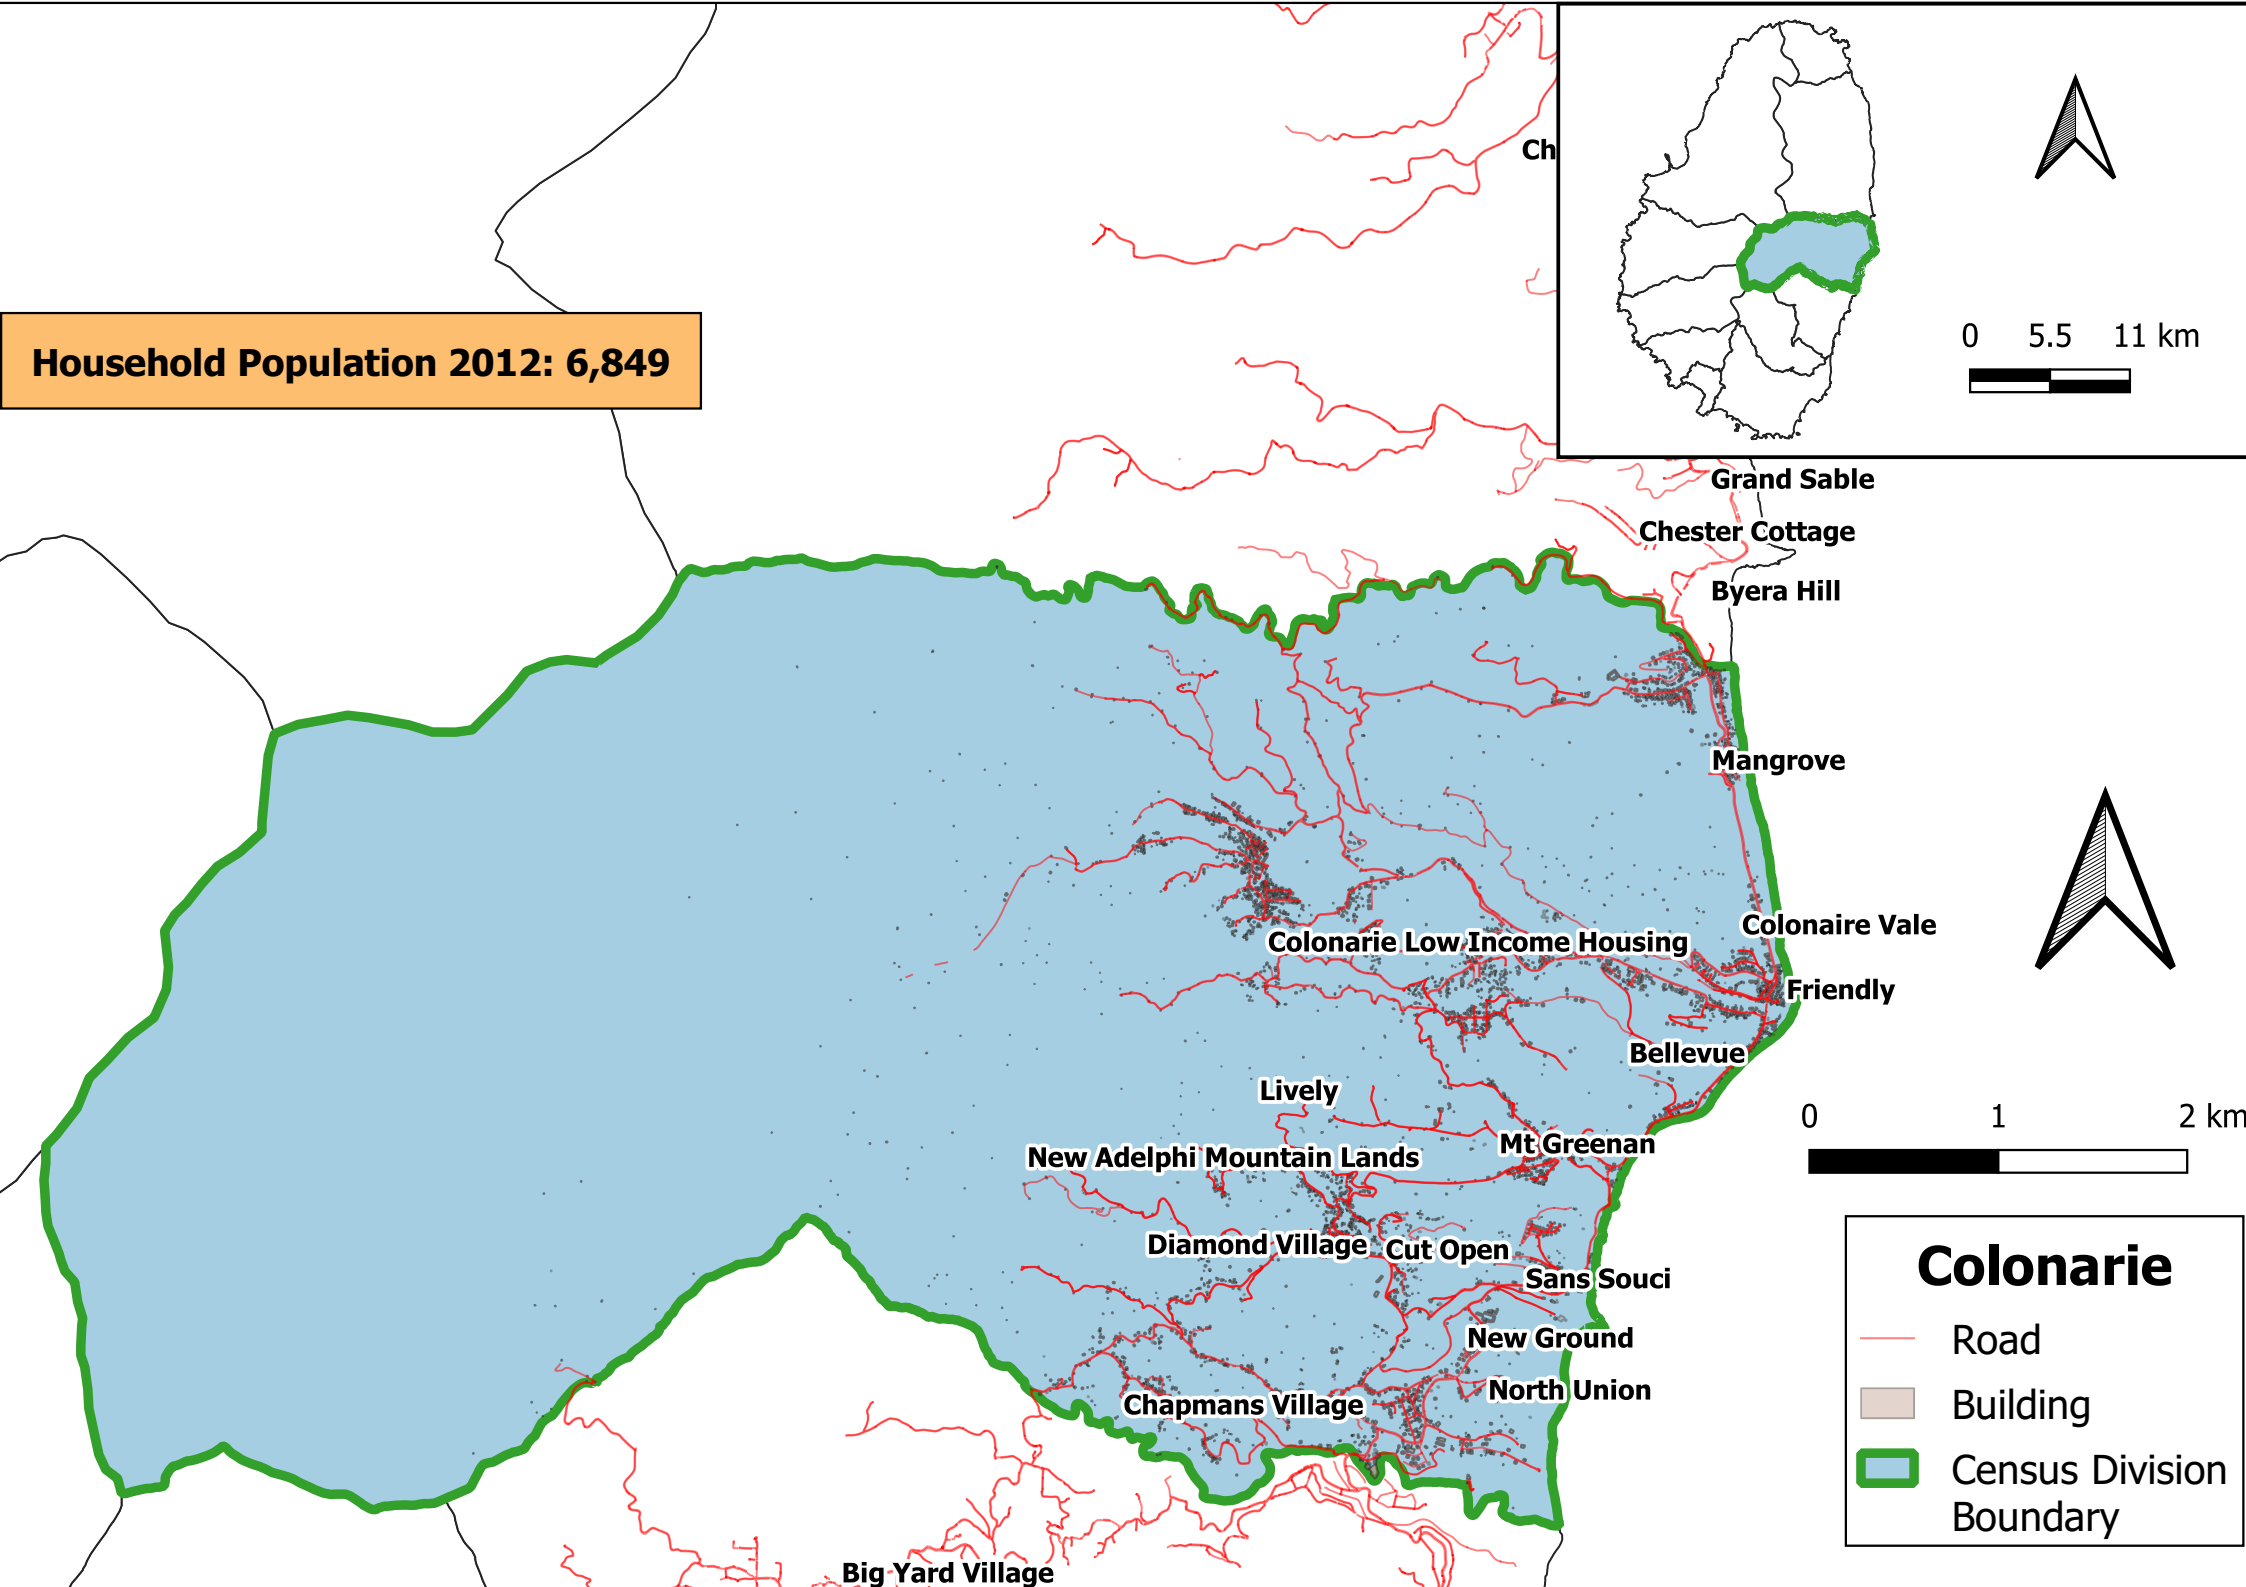

Household Population 2012: 6,849

Grand Sable
Chester Cottage
Byera Hill

Mangrove

Colonarie Low Income Housing

Colonaire Vale

Friendly

Bellevue

Lively

New Adelphi Mountain Lands

Mt Greenan

Diamond Village

Cut Open

Sans Souci

New Ground

North Union

Chapmans Village